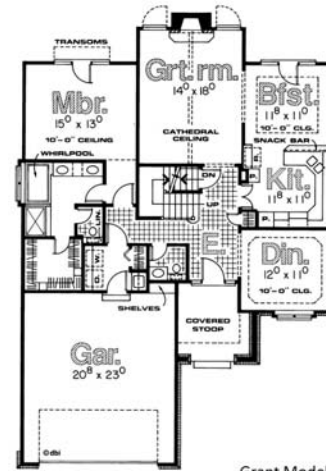

# ANOTHER QUALITY BUILT TROY DAVIS HOME

**Grant Model**  
Main 1,402 Sq.Ft.  
Second 617 Sq.Ft.  
Total 2,019 Sq.Ft.  
2 Car Garage

This home is being built by your award-winning builder  
**Troy Davis Homes, Inc. (907) 357-9394**