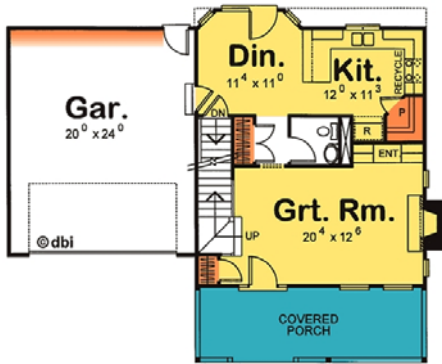

ANOTHER QUALITY BUILT TROY DAVIS HOME

Copeland II

Main	716 Sq. Ft.
<u>2nd Floor</u>	<u>747 Sq. Ft.</u>
Total	1,643 Sq. Ft.

All prices and information are subject to change without prior notice.

This home is being built by your award-winning builder
Troy Davis Homes, Inc. (907) 357-9394