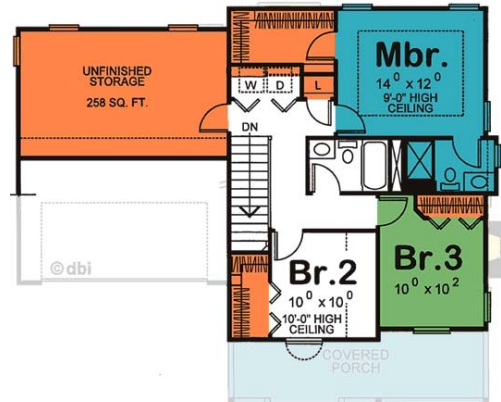

ANOTHER QUALITY BUILT TROY DAVIS HOME

Copeland II

Main	716 Sq. Ft.
<u>2nd Floor</u>	<u>747 Sq. Ft.</u>
Total	1,643 Sq. Ft.

All prices and information are subject to change without prior notice.

This home is being built by your award-winning builder
Troy Davis Homes, Inc. (907) 357-9394