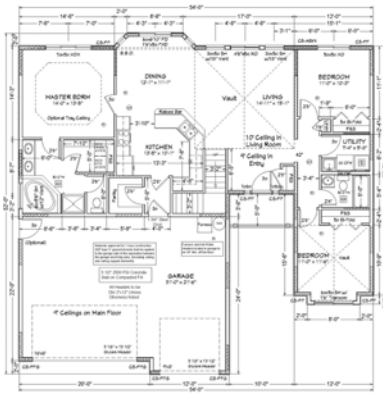

# ANOTHER QUALITY BUILT TROY DAVIS HOME

**Birch Model**  
1544 Main Level Sq. Ft.  
374 Bonus Room Sq. Ft.  
1,918 Total Finished Sq.Ft.  
Garage (758 sq ft)

All prices and information are subject to change without prior notice.